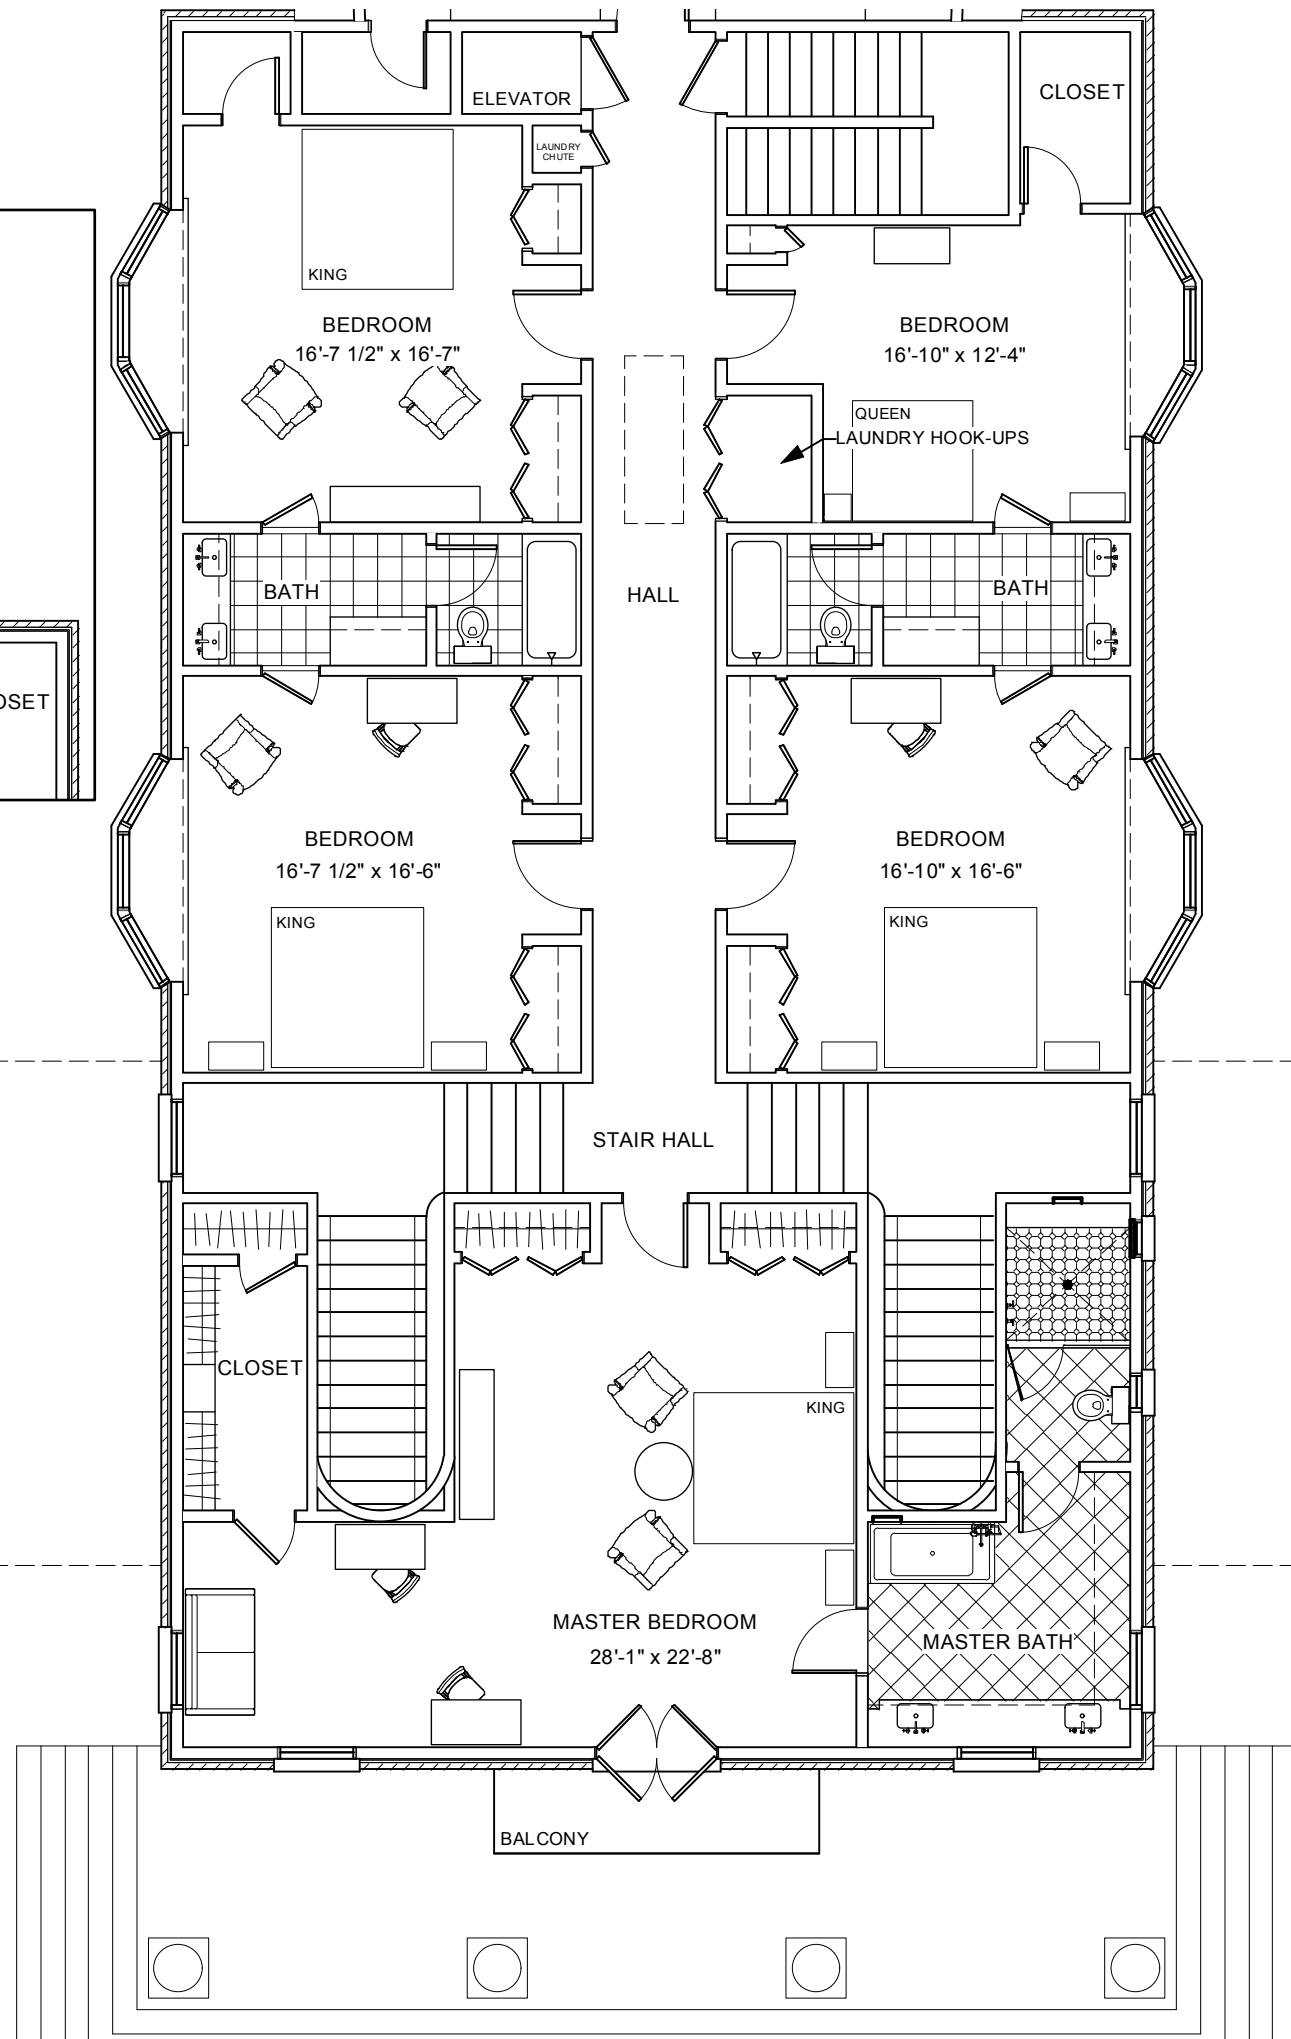

The Chartwell House
The Pines at Davidson
Davidson, North Carolina

1 Second Floor Plan
1/8" = 1'-0"

NOTE: PLANS AS SHOWN MAY DIFFER SLIGHTLY FROM ACTUAL DIMENSIONS