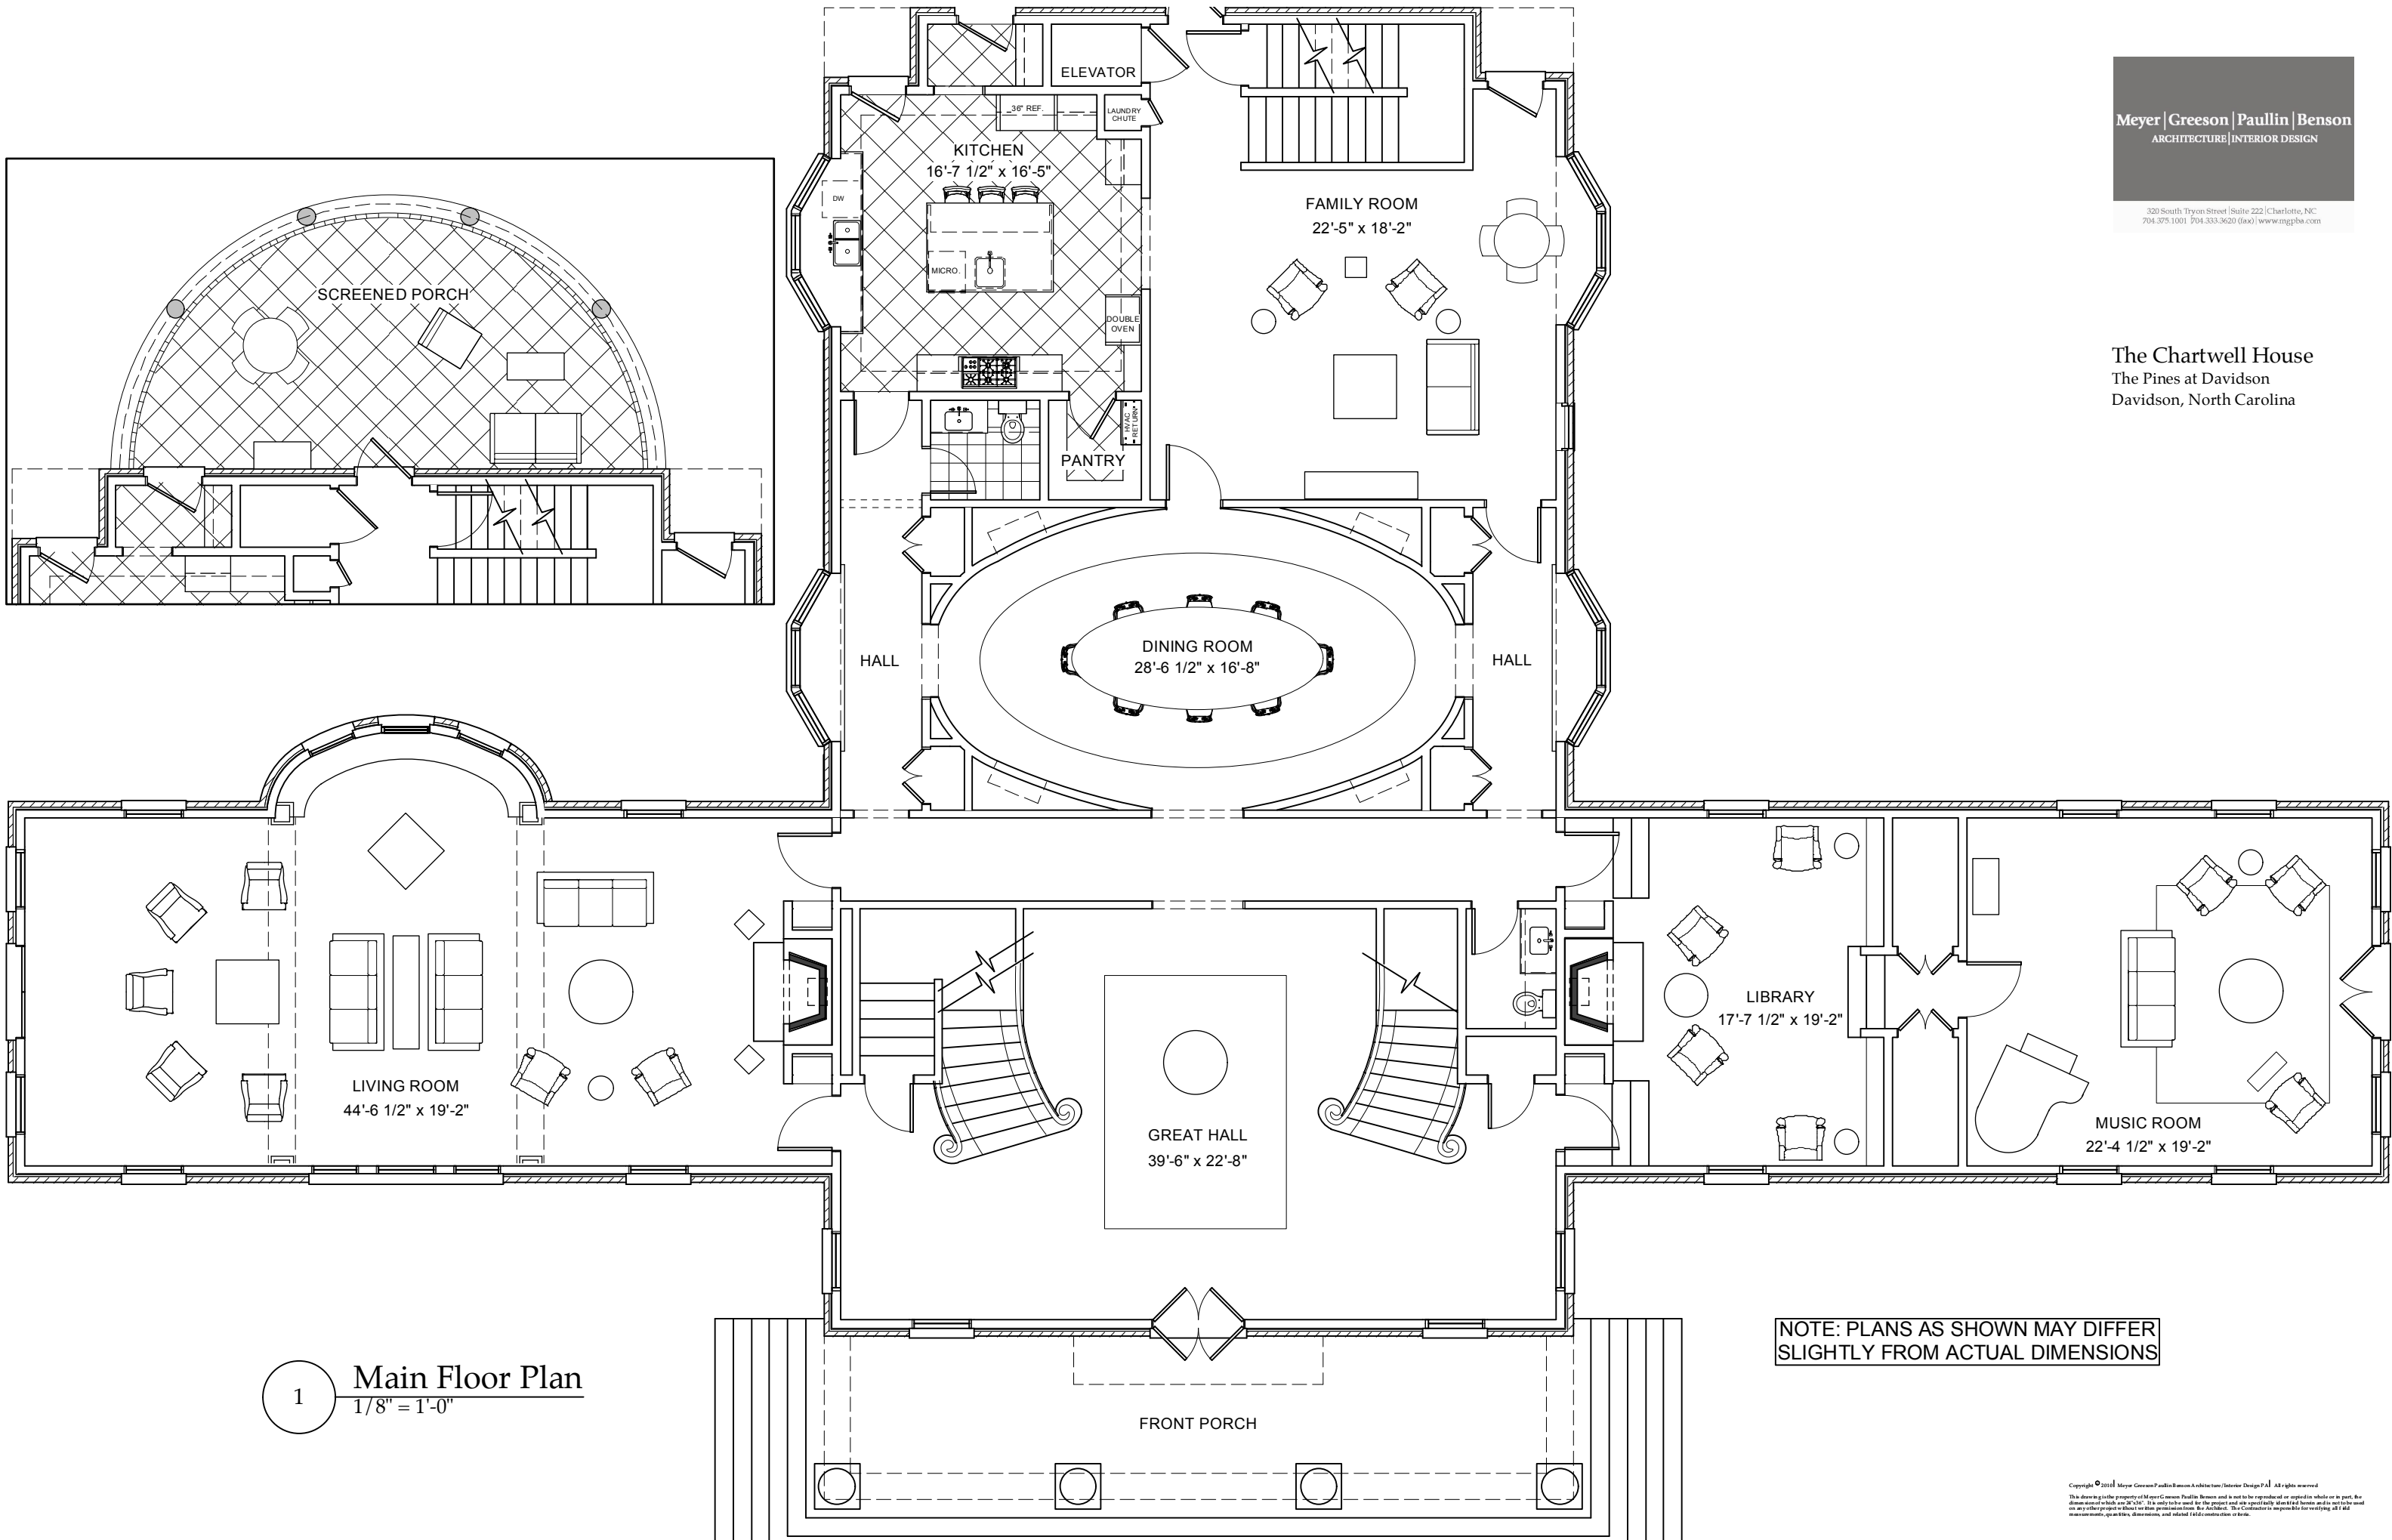

The Chartwell House  
The Pines at Davidson  
Davidson, North Carolina

1 Main Floor Plan  
1/8" = 1'-0"

NOTE: PLANS AS SHOWN MAY DIFFER  
SLIGHTLY FROM ACTUAL DIMENSIONS